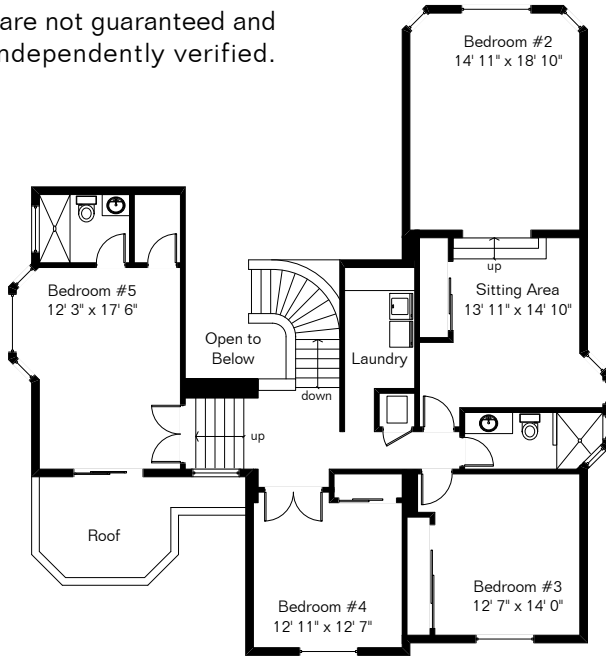

The square footages and room size information are deemed to be reliable but are not guaranteed and should be independently verified.

13380 N Teal Blue Trail

Upper Level

Main Level

Garage is farther from house than shown

Main House 4,409 Sq Ft
 Guest House 735 Sq Ft
 Total Living Area 5,145 Sq Ft
 Garage 892 Sq Ft

Site Visit May 2018

0 ft. 6 ft. 10 ft. 20 ft.

Copyright 2018 Floor Plans First! LLC
 All Rights Reserved.

www.FloorPlansFirst.com