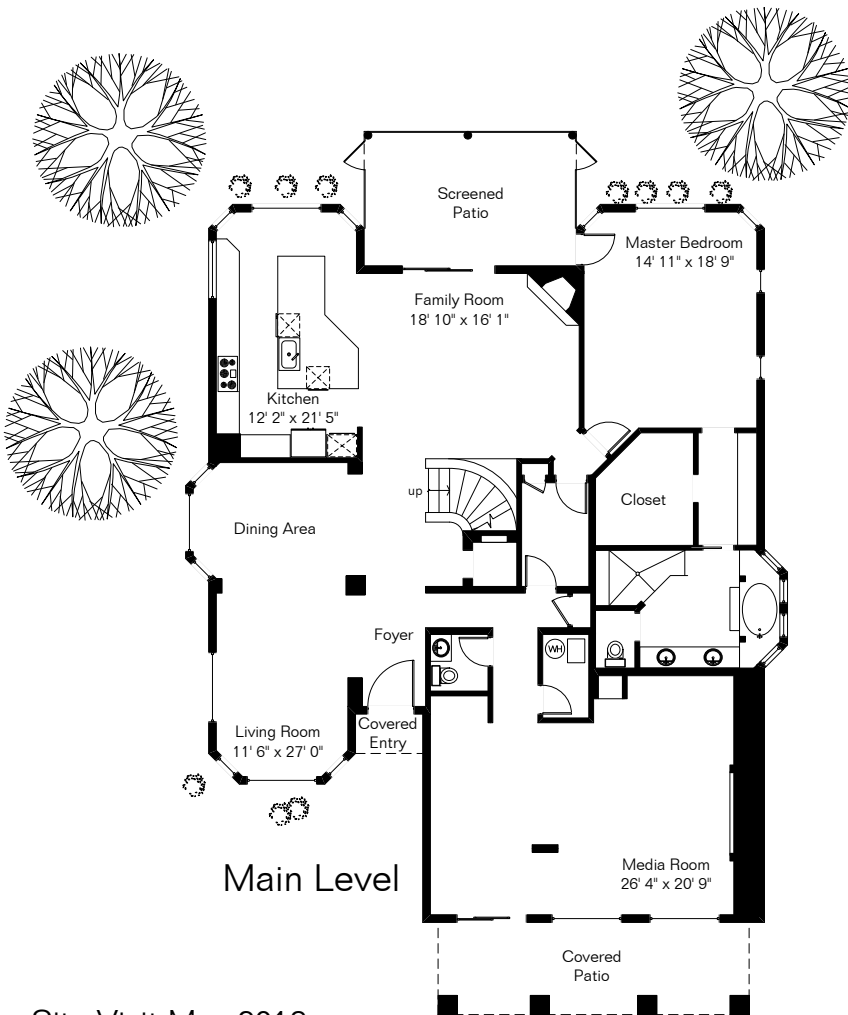

The square footages and room size information are deemed to be reliable but are not guaranteed and should be independently verified.

13380 N Teal Blue Trail

Upper Level

Main Level

Garage is farther from house than shown

Main House 4,409 Sq Ft
 Guest House 735 Sq Ft
 Total Living Area 5,145 Sq Ft
 Garage 892 Sq Ft

Site Visit May 2018

0 ft. 6 ft. 10 ft. 20 ft.

Copyright 2018 Floor Plans First! LLC
 All Rights Reserved.

www.FloorPlansFirst.com