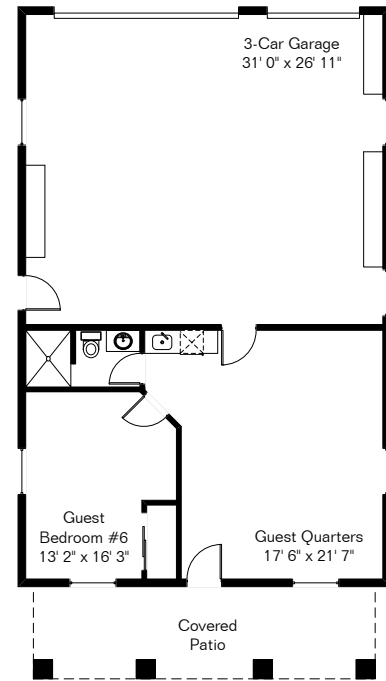

The square footages and room size information are deemed to be reliable but are not guaranteed and should be independently verified.

13380 N Teal Blue Trail

Upper Level

Main Level

Garage is farther from house than shown

Main House 4,409 Sq Ft
 Guest House 735 Sq Ft
 Total Living Area 5,145 Sq Ft
 Garage 892 Sq Ft

Site Visit May 2018

0 ft. 6 ft. 10 ft. 20 ft.

Copyright 2018 Floor Plans First! LLC
 All Rights Reserved.

www.FloorPlansFirst.com